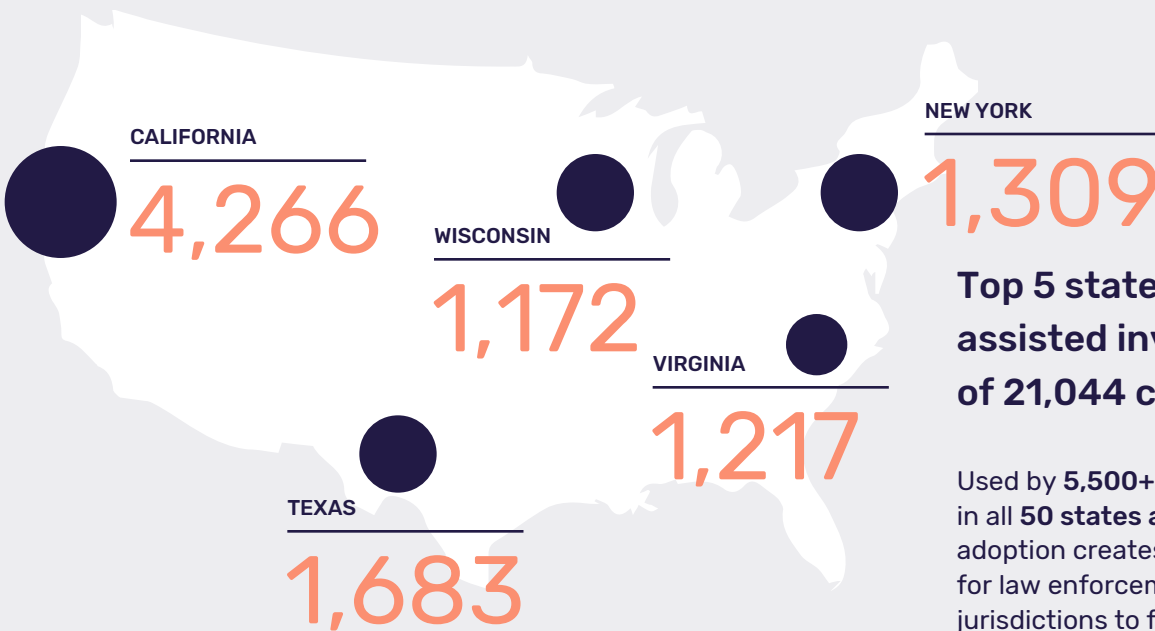

Spotlight Impact

To better understand Spotlight's impact over the past 12 months we surveyed our current law enforcement users – here are the results.

18,119
Victims identified

5,791
Children identified

6,553
Traffickers identified

*Data from September 2016 + 2017 user survey covering the previous 12 months.

Top 5 states for Spotlight assisted investigations out of 21,044 cases.

Used by **5,500+ officers, 1,430 agencies** in all **50 states and Canada**. Widespread adoption creates an unprecedented ability for law enforcement to collaborate across jurisdictions to find victims faster.